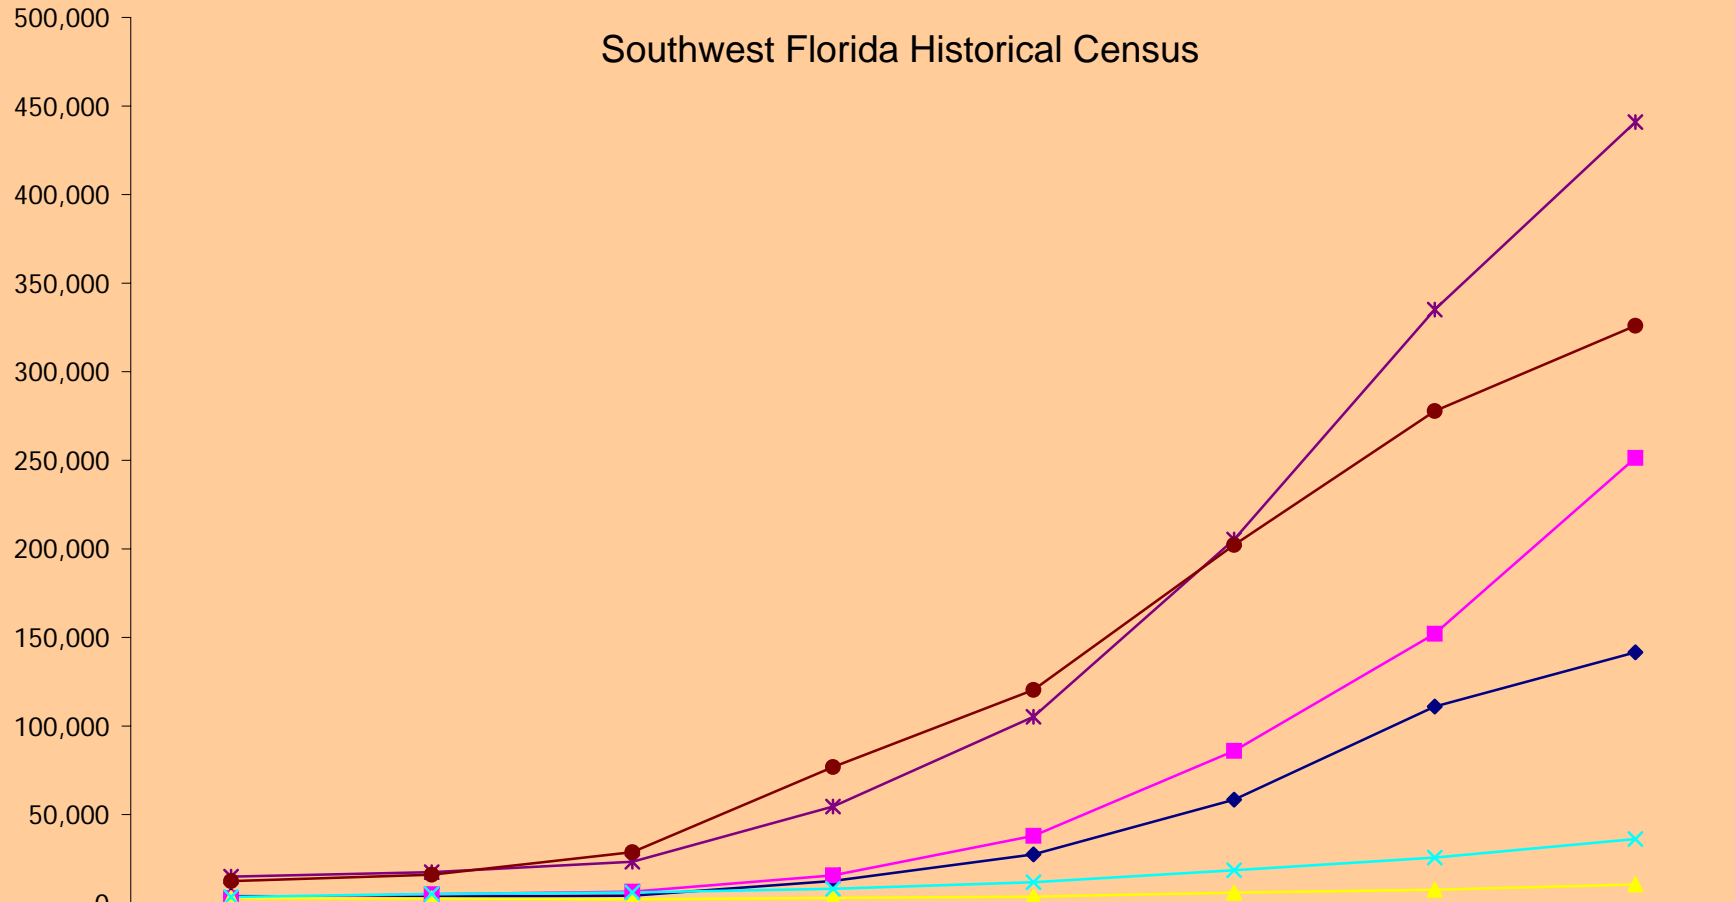

## Southwest Florida Historical Census

	1930	1940	1950	1960	1970	1980	1990	2000
◆ Charlotte	4,013	3,663	4,286	12,594	27,559	58,460	110,975	141,627
■ Collier	2,883	5,102	6,488	15,753	38,040	85,971	152,099	251,377
▲ Glades	2,762	2,745	2,199	2,950	3,669	5,992	7,591	10,576
✕ Hendry	3,492	5,237	6,051	8,119	11,859	18,599	25,773	36,210
✱ Lee	14,990	17,488	23,404	54,539	105,216	205,266	335,113	440,888
● Sarasota	12,440	16,106	28,827	76,895	120,413	202,251	277,776	325,957